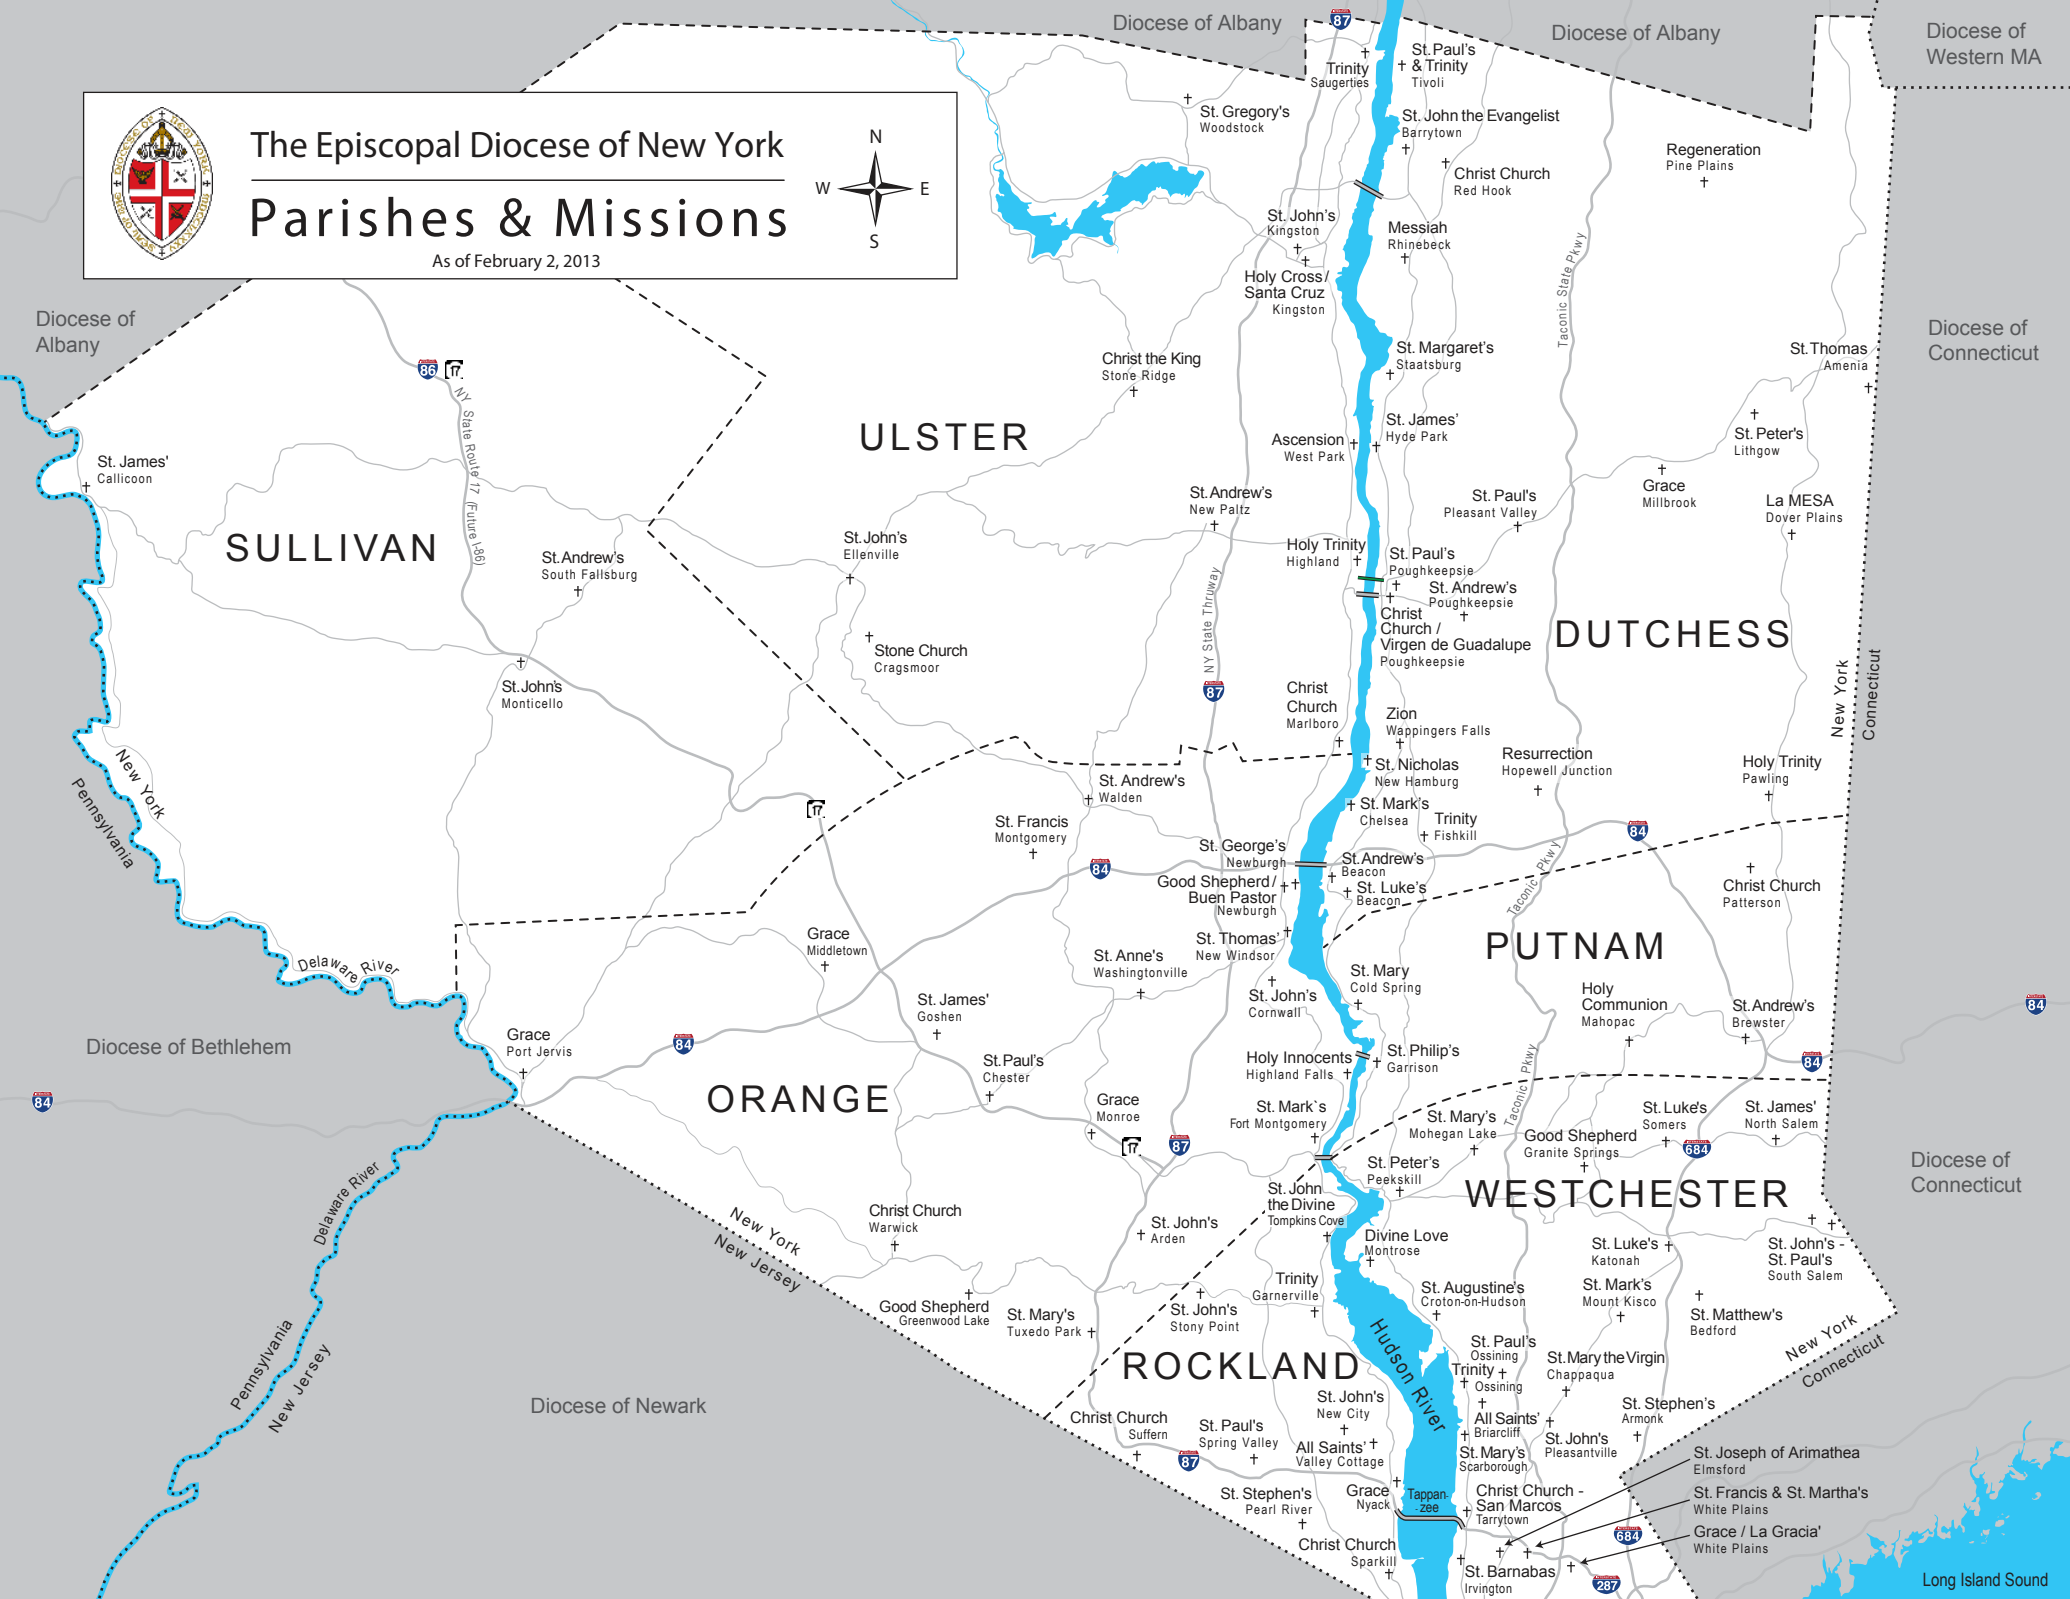

The Episcopal Diocese of New York

Parishes & Missions

As of February 2, 2013

Long Island Sound